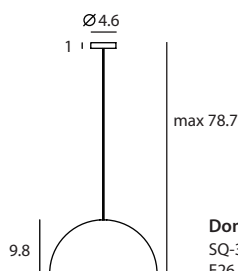

copper shade+ black wire

chrome shade+ black wire

matt black shade+ black wire

shiny white shade+ red wire

Dome Pendant M
SQ-360MP
E26 1 x Max 77W
Ribbed reflector, bulb cover

Ø 14.2

Materials : steel, aluminum
Color: copper w/ black textile wire
chrome w/ black textile wire
matt black w/ black textile wire
shiny white w/ red textile wire
Canopy : same as shade color

Dome Pendant L
SQ-3650MP
E26 1 x Max 100W
Ribbed reflector, bulb cover

Ø 19.7

Materials : steel, aluminum
Color: copper w/ black textile wire
chrome w/ black textile wire
matt black w/ black textile wire
shiny white w/ red textile wire
Canopy : same as shade color

DOMEP L

UNIT:cd
AVERAGE BEAM ANGLE(50%):69.5 DE G

Measurement : inches
DOME / 2