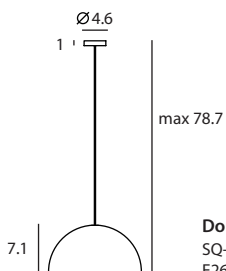

DOMES / 1

DOME 蒼穹

DOME fuses simplistic ideologies with precision craftsmanship. Balanced with a clean classic silhouette, the DOME features a dramatic oversized lampshade in a very no nonsense approach. This design is spectacularly coated with a centric-circled aluminum reflector and bulb cover, which warms the ambience in any room.

copper shade+ black wire

chrome shade+ black wire

matt black shade+ black wire

shiny white shade+ red wire

Dome Pendant M
SQ-360MP
E26 1 x Max 77W
Ribbed reflector, bulb cover

Ø 14.2

Materials : steel, aluminum
Color: copper w/ black textile wire
chrome w/ black textile wire
matt black w/ black textile wire
shiny white w/ red textile wire
Canopy : same as shade color

Dome Pendant L
SQ-3650MP
E26 1 x Max 100W
Ribbed reflector, bulb cover

Ø 19.7

Materials : steel, aluminum
Color: copper w/ black textile wire
chrome w/ black textile wire
matt black w/ black textile wire
shiny white w/ red textile wire
Canopy : same as shade color

DOMEP L

UNIT:cd
AVERAGE BEAM ANGLE(50%):69.5 DE G

Measurement : inches
DOME / 2