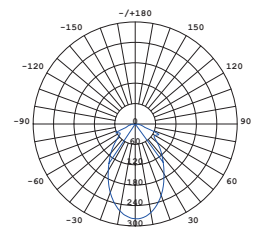

copper shade+ black wire

chrome shade+ black wire

matt black shade+ black wire

shiny white shade+ red wire

Dome Pendant M
SQ-360MP
E26 1 x Max 77W
Ribbed reflector, bulb cover

Ø 14.2

Materials : steel, aluminum
Color: copper w/ black textile wire
chrome w/ black textile wire
matt black w/ black textile wire
shiny white w/ red textile wire
Canopy : same as shade color

DOMEP L

UNIT:cd
AVERAGE BEAM ANGLE(50%):69.5 DE G

Measurement : inches
DOME / 2